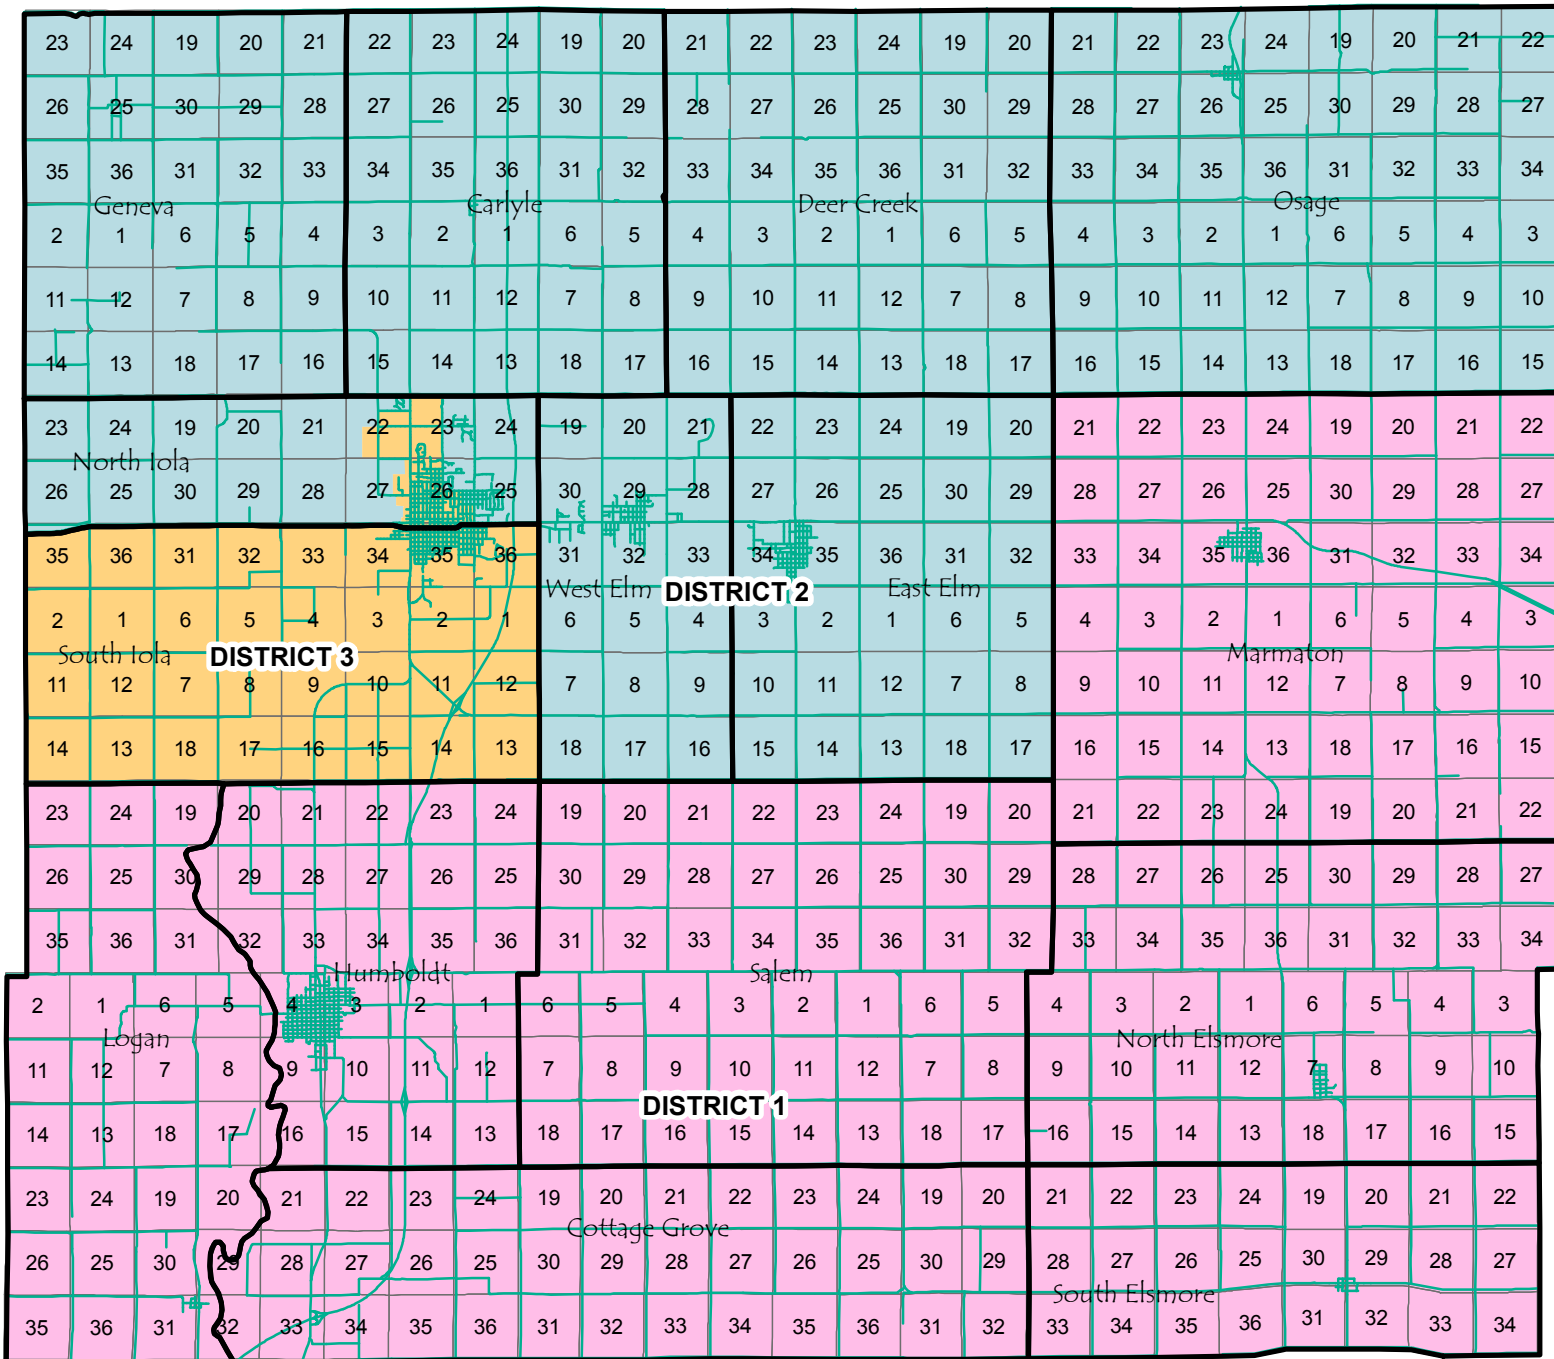

COMMISSIONER DISTRICTS

Legend

COMMISSION DISTRICTS

DISTRICT_N

- DISTRICT 1
- DISTRICT 2
- DISTRICT 3

DISTRICT 1

Cottage Grove Twp
 Elmore Twp
 Humboldt Twp
 Logan Twp
 Marmaton Twp
 Salem Twp

DISTRICT 2

Carlyle Twp
 Deer Creek Twp
 Elm Twp
 Geneva Twp
 North lola Twp
 Osage Twp
 Gas City
 lola (2nd Ward)
 Laharpe City
 Mildred City

DISTRICT 3

South lola Twp
 Bassett City
 lola (1st Ward)
 lola (3rd Ward)
 lola (4th Ward)

Date: 11/27/2013

Drawn by: Terry Call